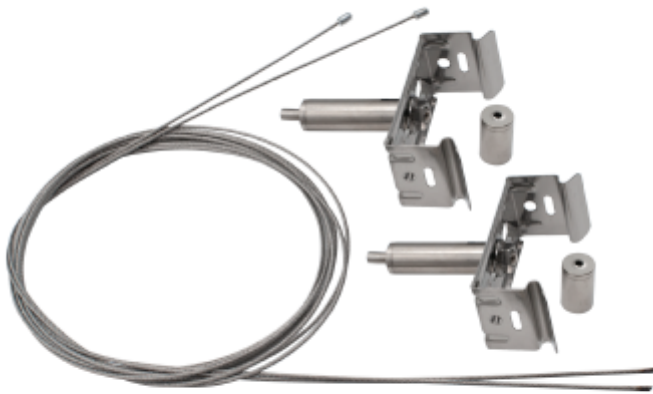

PRODUCT SHEET

Stream C suspension kit 1.5m - (1 luminaire)

Art. no: 0450-1

Stream C suspension kit 1.5m - (1 luminaire)

Stream C nedhengt wiresett for 1stk armatur.

SPECIFICATIONS

Farge :	Aluminium
Lengde:	1500mm