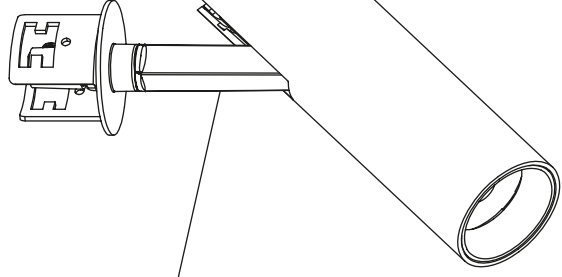

ART. NO.

101920-36-2-p
101920-36-3-p
101921-36-2-p
101921-36-3-p

Ledpro
by NORLUX

Tania Mini Slim Basic

INSTALLATION MANUAL

**⚠ Safety Notes:**

- The product must be installed, maintained, and operated as instructions below.
- Before starting installation of this product, make sure power supply is disconnected.
- Only to be installed by authorized electrician.
- Do not use abrasives or solvents when cleaning.
- Do not install the product if it appears damaged in any way. Check with manufacturer if in doubt.
- Do not modify this fitting in any matter as this will void warranty.
- Check protection class, if class I, it must be earthed.
- Disconnect power supply before maintenance or cleaning.

3

Cut Size: Ø38mm

4A

2

4B