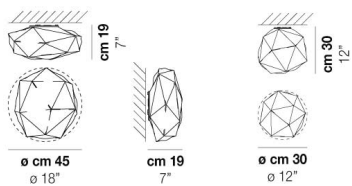

OTHER VERSION AVAILABLE

Click on the version to go to the web version of the product