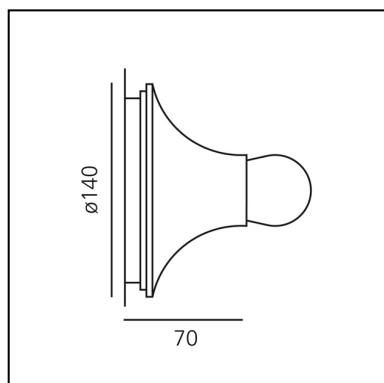

## LUMINAIRE

- Watt: **30W**
- Voltage: **220V-240V**

## FEATURES

- Article Code: **A048120**
- Colour: **White**
- Installation: **CeilingWall**
- Material: **Polycarbonate**
- Series: **Design Collection**
- Environment: **Indoor**
- Area contract: **Residential**
- Emission: **Direct**
- design by: **Vico Magistretti**

## DIMENSIONS

- Width: **cm 7**
- Diameter: **cm 14**